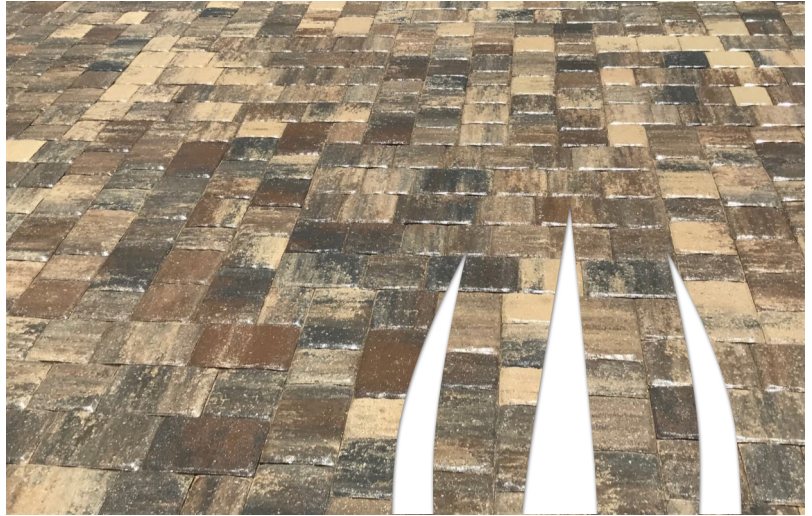

When Only The Best Will Do...

With over 30 years of expertise, **Trident** is the premier solution for restoring, protecting and maintaining a variety of surface investments. **Trident's** innovative and premium quality sealers provide the ultimate in surface protection, enhancement and joint stabilization. **Trident** is trusted by contractors and project owners who won't settle for second best for their commercial and residential projects. *Trust your surface to Trident!*

Introducing Hurricane CAT 5...the ultimate multi-functional sealer that beautifies your surface by stabilizing (harden) joint sand to help reduce sand washout, weeds and insect infestation as well as provide deep surface enhancement and durable protection.

Hurricane CAT 5

2-PART URETHANE WET LOOK JOINT STABILIZING SEALER

- The Ultimate in Sealer Performance
- 3 in 1 Product: Seals, Enhances & Stabilizes Joint Sand
- Deepest Color Enhancement With High-Gloss Finish
- Ultra-Durable Surface Protection
- Fungal Guard Protects Sealer Film From Mold, Moss & Algae
- Breathable Water Based Sealer

Coverage Per Gallon:

APPLICATION	SQ FEET	SQ METERS
Sealing With Joint Stabilization	80-120	7.4-11.1
Sealing Without Joint Stabilization	200-300	18.6-27.9

Coverage per gallon once mixed and diluted. Single application. Actual coverage may vary depending on the type, age, condition, joint size and porosity of the surface, application method and other local conditions such as temperature. For more uniform coverage, a second coat should be applied after the first application has visually cleared and dry to the touch, usually within one hour.

Suitable Surfaces:

Hurricane CAT 5 can be used on concrete & clay pavers, natural & manufactured stone, travertine, flat & stamped concrete, segmental retaining wall block, concrete walls and exposed aggregate. For Professional Use Only. (Always perform a pre-test in a small area to verify performance and appearance before applying.)

TRIDENT™

www.tridentprotects.com | 866-951-4293